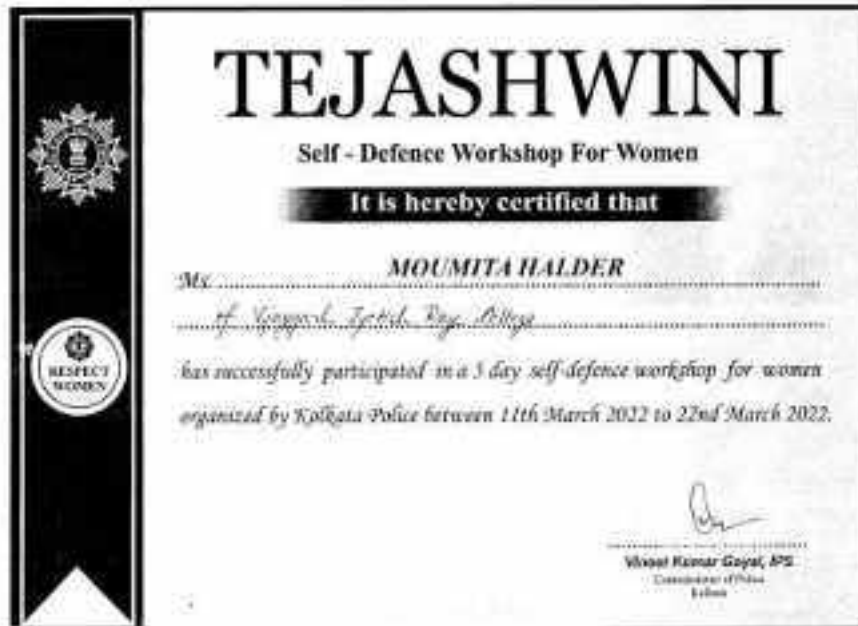

Rajani Das
Principal
Vijaygarh Jyotish Ray College
Kolkata-700 032