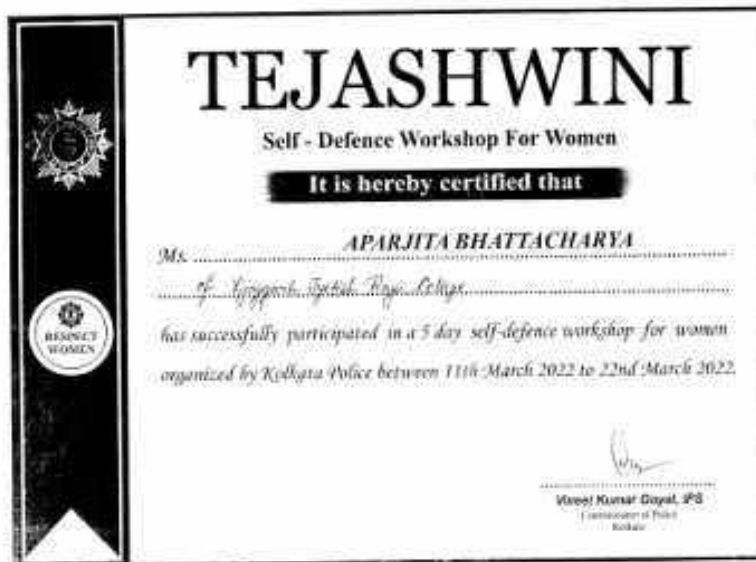

Rajani Das
Principal
Vijaygarh Jyotish Ray College
Kolkata-700032