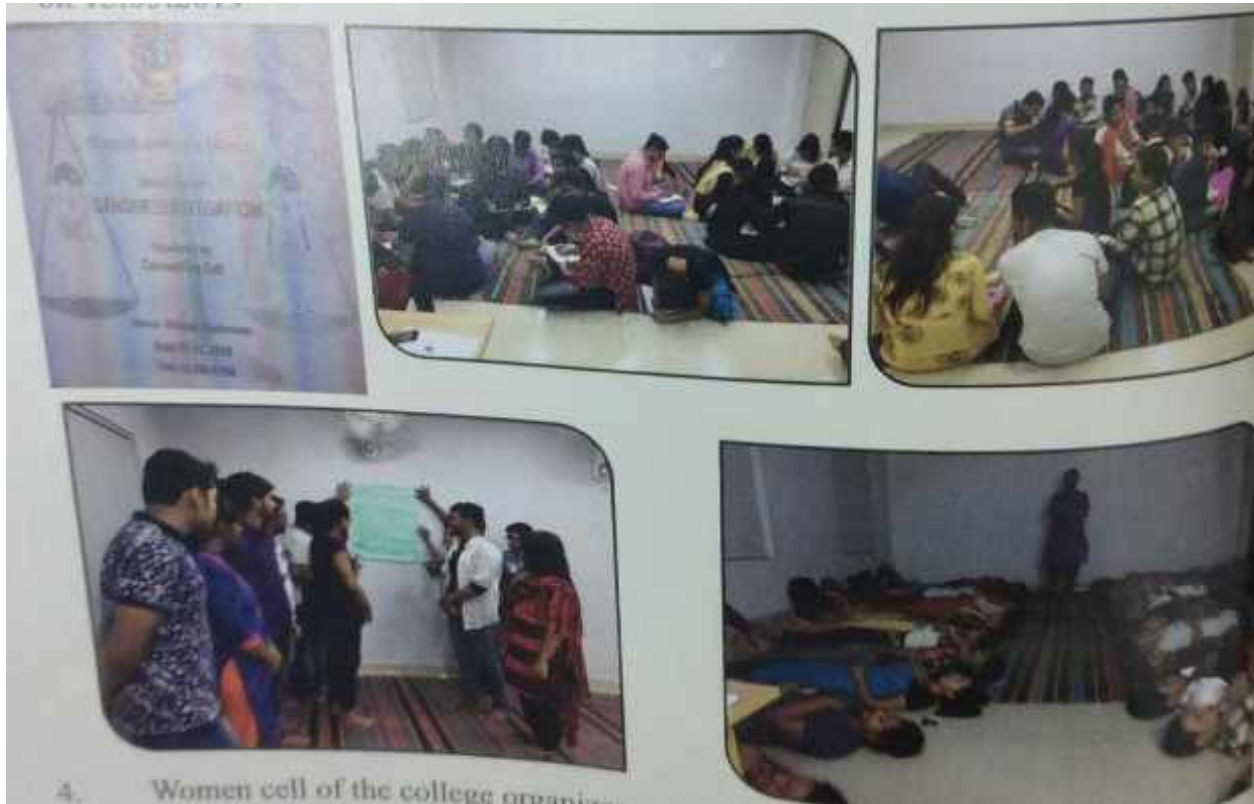

VIJAYGARH JYOTISH RAY COLLEGE

(Affiliated to The University of Calcutta)
8/2, BEJOYGARH, JADAVPUR, KOLKATA-700 032

Gender Sensitization Program

The Gender Sensitization Program was organized at the consent of the college on 27.02.2019 students participated in the program which is the celebration of 100th anniversary of the college.

Gender Sensitization Program
on 27.02.2019

Sl. No.	NAME	DEPT.	CONTACT NO.	EM. NO.
1	Priyanka Saha	Beng. (H)	9814960880	2018080
2	Shreya Das	Eng. (H)	9761810642	
3	Gargi Saha	Eng. (H)	9879026174	2018075
4	PIJARIANI JENGLITA	Beng. (H)	8773026164	2018011
5	NIHARI SAHA	Beng. (H)	9871577972	20180212
6	SARITISHA HALDER	Beng. (H)	8291142167	20180101
7	Indira Bhargava	(Beng. H)	9888100000	2018012
8	Tan Chakrabarty	(Eng. H)	8017406293	*
9	Esha Mondal	Beng. (H)	9822485082	2018112
10	Usha Mondal	(Bengali) (H)	8999125669	2018097
11	Sagarika Halder	(H) (H)	9828894433	
12	Suhra Das	(H) (H)	9236776310	
13	Tadant Lalitani	(H) (H)	9216231711	20180168
14	Aparna Mukherjee	(H) (H)	9887217905	20181131
15	Sahad Mondal	(H) (H)	7980239073	20180257
16	Manshabhatnagar	Bengali (H)	9805218446	20180142
17	Lipi Nath	English (H)	9874174068	
18	Yashika Dasgupta	Beng. (H)	8017598004	
19	Ashmit Das	Eng. (H)	7596732806	2018021
20	Anirban Sanyal	Eng. (H)	9038046700	20180108
21	Srishti Dasgupta	Eng. (H)	820112511	2018014
22	Dipankar Ray Chowdhury	Eng. (H)	807877775	2018007
23	Katka Das Gupta	Eng. (H)	987435236	2018004
24	Ashmita Ray	Eng. (H)	9851145502	201805
25	Kausthiki Ghosh	Eng. (H)	883530893	
26	Amitav Banerjee	Eng. (H)	9877799887	2018001
27	Smita Deb	Beng. (H)	8618590407	20180
28	Kuntal Mondal	Beng. (H)	8290843181	20180
29	Mandita Halder	Beng. (H)	9582800991	20180
30	Subhadankalyan	Eng. (H)	9674818871	

Rajani Das
Head
Vijaygarh Jyotish Ray College
Kolkata-700032

VIJAYGARH JYOTISH RAY COLLEGE

(Affiliated to The University of Calcutta)
8/2, BEJOYGARH, JADAVPUR, KOLKATA-700 032